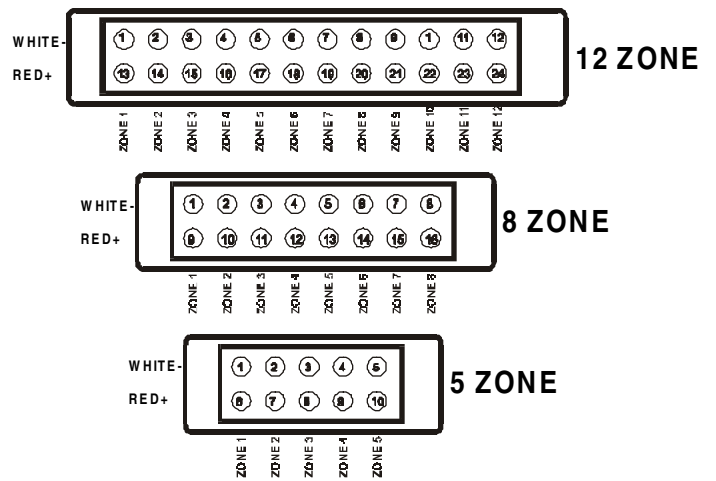

12 ZONE

MC5TC-FB

MC8TC-FB

MC12TC-FB

PART#	MTC-5	MTC-8	MTC-12
ZONES	5	8	12
L(in)	3.662	4.449	5.512
A(in)	3.268	4.055	5.118

CABLES - POWER & THERMOCOUPLE

POWER CABLES

MC5P-X 5-ZONE "X" ft
MC8P-X 8-ZONE "X" ft
MC12P-X 12-ZONE "X" ft

T/C CABLE 5 ZONE

MC5TC-10 10ft CABLE
MC5TC-20 20ft CABLE

T/C CABLE 8 ZONE

MC8TC-10 10ft CABLE
MC8TC-20 20ft CABLE

T/C CABLE 12 ZONE

MC12TC-10 10ft
MC12TC-20 20ft

POWER CONNECTOR

THERMOCOUPLE CONNECTOR

ZONE	ROW	TERMINAL
1	A	1 & 2
2	A	3 & 4
3	A	5 & 6
4	A	7 & 8
5	B	2 & 3
6	B	4 & 5

ZONE	ROW	TERMINAL
7	B	6 & 7
8	C	1 & 2
9	C	3 & 4
10	C	5 & 6
11	C	7 & 8
12	A & C	9

5, 8, 12+ ZONE - TERMINAL MOUNTING BOXES

SINGLE CONNECTOR BOXES