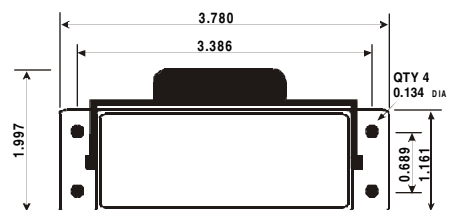

CONNECTORS - POWER

HOT RUNNER TEMP CONTROL

MC5TC-FB
5 ZONE

MC8TC-FB
8 ZONE

MC12TC-FB
12 ZONE

CONNECTORS - THERMOCOUPLE

5 ZONE

8 ZONE

12 ZONE

MC5TC-FB

MC8TC-FB

MC12TC-FB

PART#	MTC-5	MTC-8	MTC-12
ZONES	5	8	12
L(in)	3.662	4.449	5.512
A(in)	3.268	4.055	5.118

CABLES - POWER & THERMOCOUPLE

POWER CABLES

MC5P-X 5-ZONE "X" ft
MC8P-X 8-ZONE "X" ft
MC12P-X 12-ZONE "X" ft

T/C CABLE 5 ZONE

MC5TC-10 10ft CABLE
MC5TC-20 20ft CABLE

T/C CABLE 8 ZONE

MC8TC-10 10ft CABLE
MC8TC-20 20ft CABLE

T/C CABLE 12 ZONE

MC12TC-10 10ft
MC12TC-20 20ft

POWER CONNECTOR

THERMOCOUPLE CONNECTOR