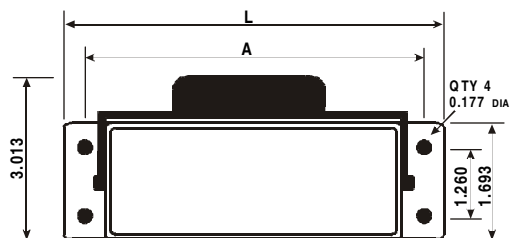

CONNECTORS - POWER

HOT RUNNER TEMP CONTROL

MC5TC-FB
5 ZONE

MC8TC-FB
8 ZONE

MC12TC-FB
12 ZONE

CONNECTORS - THERMOCOUPLE

5 ZONE

8 ZONE

12 ZONE

MC5TC-FB

MC8TC-FB

MC12TC-FB

PART#	MTC-5	MTC-8	MTC-12
ZONES	5	8	12
L(in)	3.662	4.449	5.512
A(in)	3.268	4.055	5.118

CABLES - POWER & THERMOCOUPLE

POWER CABLES

MC5P-X 5-ZONE "X" ft
MC8P-X 8-ZONE "X" ft
MC12P-X 12-ZONE "X" ft

T/C CABLE 5 ZONE

MC5TC-10 10ft CABLE
MC5TC-20 20ft CABLE

T/C CABLE 8 ZONE

MC8TC-10 10ft CABLE
MC8TC-20 20ft CABLE

T/C CABLE 12 ZONE

MC12TC-10 10ft
MC12TC-20 20ft

POWER CONNECTOR

THERMOCOUPLE CONNECTOR