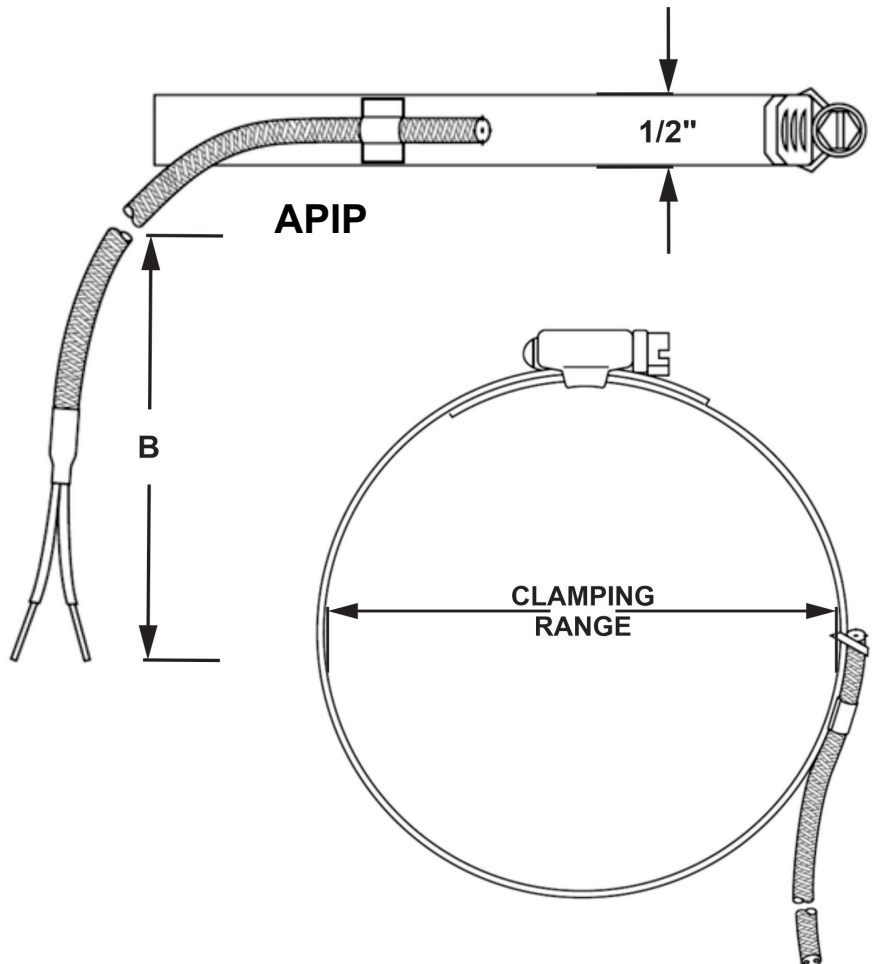

OPTIONS - APIP

- THERMOCOUPLE TYPE OPTIONS
  - Type J   Type K
  - Type T   2 or 3 Wire RTD
- CUSTOM LEAD LENGTH/ MATERIAL
- CUSTOM CLAMP SIZE
- TERMINATION OPTIONS
  SEE NEXT PAGE
- UNGROUNDED
- FIXED PIPE CLAMP
- METRIC DOUBLE SLOT CAP
- SPECIAL OPTIONS AVAILBLE UPON REQUEST