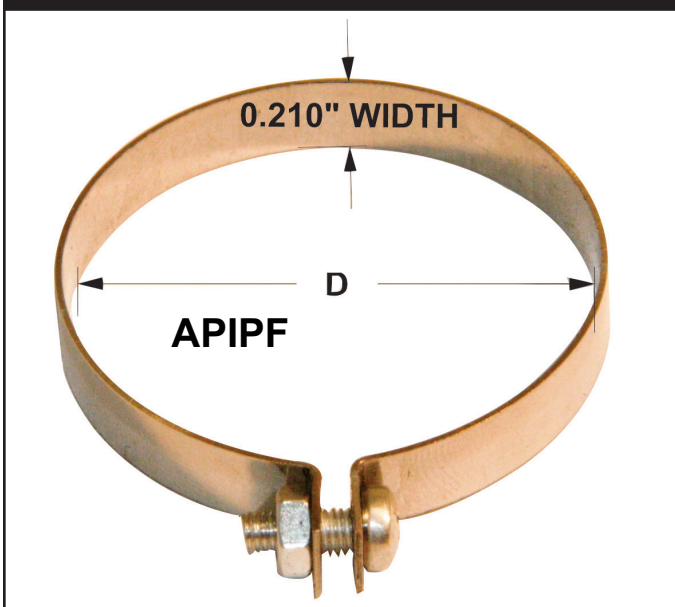

FIXED PIPE CLAMP