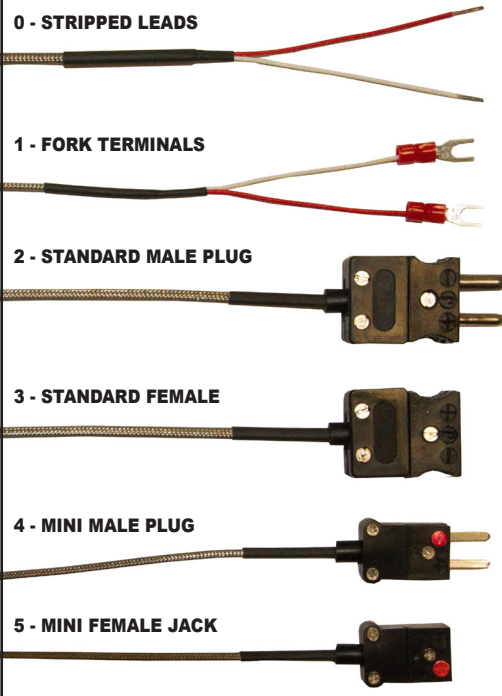

TERMINATIONS

APIP - ORDER CODE

APIPX	-	D	-	B	-	X	-	X	-	X
TYPE		CLAMP SIZE		LENGTH		TERMINATION		LEADS		OPTIONS
J - TYPE J		1 - 3/8" - 7/8"		48 - 48"		0 - STRIPPED LEADS		F - FIBERGLASS		U - UNGROUND-ED
K - TYPE K		2 - 11/16" - 1 1/2"		72 - 72"		1 - FORK TERMINALS		B - STAINLESS BRAID		X - SPECIAL
T - TYPE T		3 - 1 9/16" - 1 1/2"		96 - 96"		2 - STANDARD MALE PLUG		H - STAINLESS HOSE		C - NIST TRACE-ABLE
RTD2 - PT100		4 - 2 1/2" - 3 3/8"		120 - 120"		3 - STANDARD FEMALE JACK		T - TEFLON		F - FIXED PIPE
RTD3 - PT100		5 - 2 13/16" - 3 3/4"		X - CUSTOM		4 - MINI MALE PLUG		S - FIBERGLASS STRANDED		
		6 - 3 9/16" - 4 1/2"				5 - MINI FEMALE JACK				
		7 - 4 5/8" - 5 1/2"								
		8 - 5 5/8" - 6 1/2"