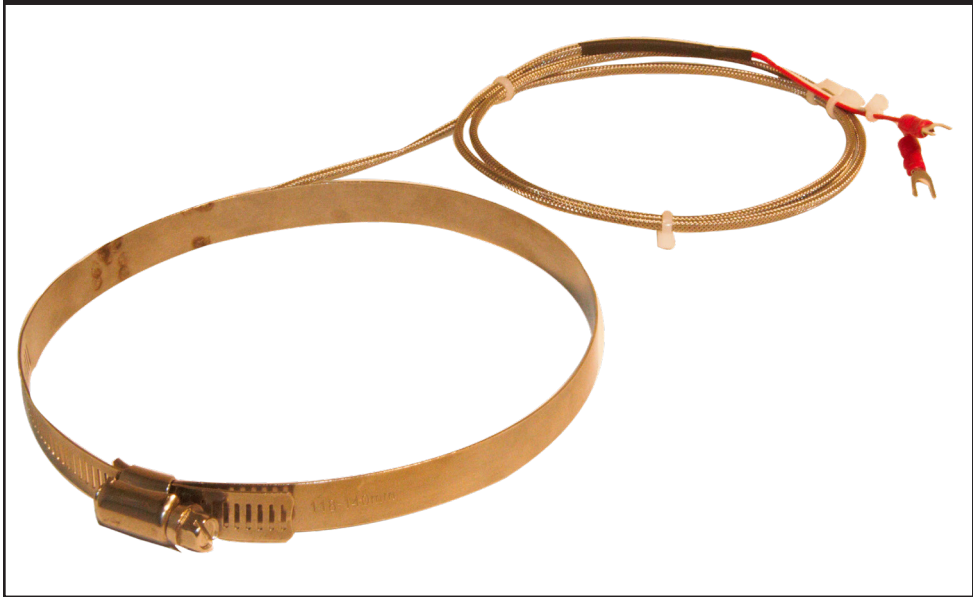

**APIP - ADJUSTABLE PIPE CLAMP THERMOCOUPLES + RTD's**

**APIP STYLE - ADJUSTABLE PIPE CLAMP**

**STANDARD FEATURES**

- 1/2" WIDE STAINLESS STEEL CLAMP
- 5/16" SLOTTED/HEXAGON SCREW DRIVE
- GROUNDED SENSOR
- 24 AWG FIBERGLASS LEADS WITH STAINLESS STEEL ARMOR
- STRIPPED LEADS

**OPTIONS - APIP**

- THERMOCOUPLE TYPE OPTIONS
  - Type J    Type K
  - Type T    2 or 3 Wire RTD
- CUSTOM LEAD LENGTH/ MATERIAL
- CUSTOM CLAMP SIZE
- TERMINATION OPTIONS  
SEE NEXT PAGE
- UNGROUNDED
- FIXED PIPE CLAMP
- METRIC DOUBLE SLOT CAP
- SPECIAL OPTIONS AVAILBLE UPON REQUEST

### APIPF STYLE - FIXED PIPE CLAMP

### STANDARD FEATURES

- 0.210" WIDE STAINLESS STEEL CLAMP
- FIXED CLAMP RANGE
- GROUNDED SENSOR
- 24 AWG FIBERGLASS LEADS WITH STAINLESS STEEL ARMOR
- STRIPPED LEADS