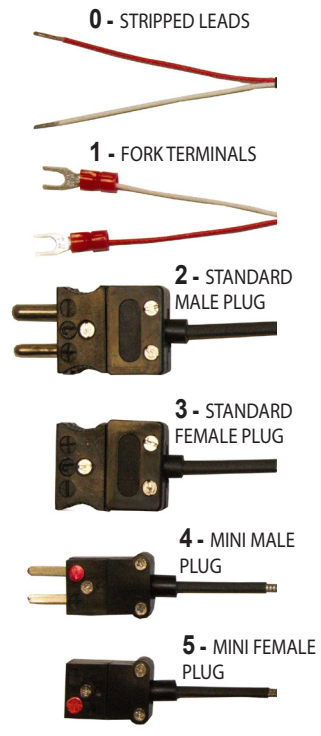

**A900 - THERMOCOUPLE EXTENSION ASSEMBLIES**

**A900 - EXTENSION ASSEMBLIES**

**STANDARD FEATURES**

FORK TERMINAL/MALE PLUG  
 FORK TERMINAL/ FEMALE PLUG  
 24 AWG FIBERGLASS LEADS  
 WITH STAINLESS STEEL ARMOR/  
 STAINLESS STEEL HOSE

**OPTIONS**

THERMOCOUPLE TYPE OPTIONS  
 Type J    Type K  
 Type T    2 or 3 Wire RTD  
 CUSTOM LEAD LENGTH/ MATERIAL  
 CUSTOM TERMINATION COMBINATION

**STOCK - A900**

TYPE	Material	Length (A)	PART# (c/w fork terminals/ male plug)	PART# (c/w fork terminals/ female plug)
J	SSBRAID	48"	A900J-48-B-2-0	A900J-48-B-3-0
J	SSBRAID	72"	A900J-72-B-2-0	A900J-72-B-3-0
J	SSBRAID	144"	A900J-144-B-2-0	A900J-144-B-3-0
J	SSBRAID	300"	A900J-300-B-2-0	A900J-300-B-3-0
J	SSHOSSE	48"	A900J-48-H-2-0	A900J-48-H-3-0
J	SSHOSSE	72"	A900J-72-H-2-0	A900J-72-H-3-0
J	SSHOSSE	144"	A900J-144-H-2-0	A900J-144-H-3-0
J	SSHOSSE	300"	A900J-300-H-2-0	A900J-300-H-3-0

A900 - DIMENSIONS

TERMINATION

EXTENSION MATERIAL

TERMINATION 2

A900 - ORDER CODE

<b>A900X</b>	-	<b>A</b>	-	<b>X</b>	-	<b>X</b>	-	<b>X</b>
<b>TYPE</b>		<b>LENGTH</b>		<b>EXTENSION MATERIAL</b>		<b>TERMINATION 1</b>		<b>TERMINATION 2</b>
J - TYPE J		48 - 48"		F - FIBERGLASS		0 - STRIPPED LEADS		0 - STRIPPED LEADS
K - TYPE K		72 - 72"		B - STAINLESS BRAID		1 - FORK TERMINALS		1 - FORK TERMINALS
T - TYPET		96 - 96"		H - STAINLESS HOSE		2 - STANDARD MALE PLUG		2 - STANDARD MALE PLUG
RTD2 - PT100		120 - 120"		T - TEFLON		3 - STANDARD FEMALE JACK		3 - STANDARD FEMALE JACK
RTD3 - PT100		X - CUSTOM		S - FIBERGLASS STRANDED		4 - MINI MALE PLUG		4 - MINI MALE PLUG
						5 - MINI FEMALE JACK		5 - MINI FEMALE JACK