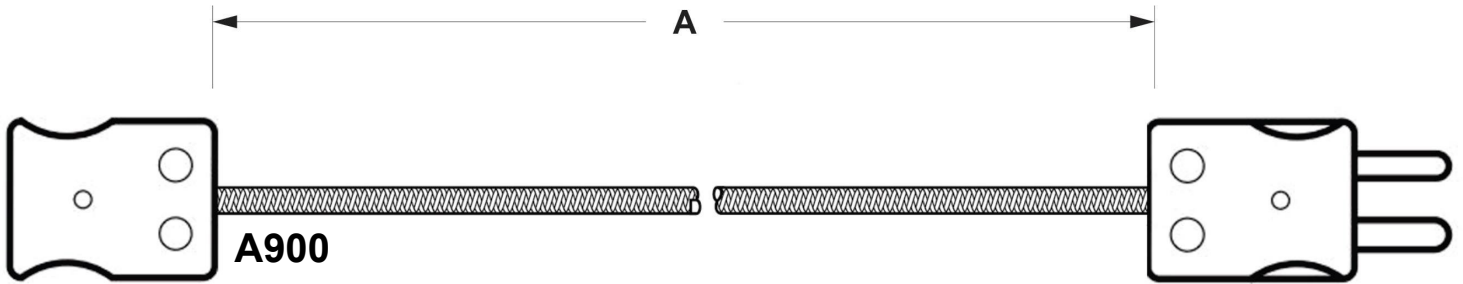

**A900 - THERMOCOUPLE EXTENSION ASSEMBLIES**

**A900 - EXTENSION ASSEMBLIES**

**STANDARD FEATURES**

FORK TERMINAL/MALE PLUG  
 FORK TERMINAL/ FEMALE PLUG  
 24 AWG FIBERGLASS LEADS  
 WITH STAINLESS STEEL ARMOR/  
 STAINLESS STEEL HOSE

**OPTIONS**

THERMOCOUPLE TYPE OPTIONS  
 Type J    Type K  
 Type T    2 or 3 Wire RTD  
 CUSTOM LEAD LENGTH/ MATERIAL  
 CUSTOM TERMINATION COMBINATION

**STOCK - A900**

TYPE	Material	Length (A)	PART# (c/w fork terminals/ male plug)	PART# (c/w fork terminals/ female plug)
J	SSBRAID	48"	A900J-48-B-2-0	A900J-48-B-3-0
J	SSBRAID	72"	A900J-72-B-2-0	A900J-72-B-3-0
J	SSBRAID	144"	A900J-144-B-2-0	A900J-144-B-3-0
J	SSBRAID	300"	A900J-300-B-2-0	A900J-300-B-3-0
J	SSHOSSE	48"	A900J-48-H-2-0	A900J-48-H-3-0
J	SSHOSSE	72"	A900J-72-H-2-0	A900J-72-H-3-0
J	SSHOSSE	144"	A900J-144-H-2-0	A900J-144-H-3-0
J	SSHOSSE	300"	A900J-300-H-2-0	A900J-300-H-3-0

A900 - DIMENSIONS

TERMINATION

EXTENSION MATERIAL

TERMINATION 2

A900 - ORDER CODE

<b>A900X</b>	-	<b>A</b>	-	<b>X</b>	-	<b>X</b>	-	<b>X</b>
<b>TYPE</b>		<b>LENGTH</b>		<b>EXTENSION MATERIAL</b>		<b>TERMINATION 1</b>		<b>TERMINATION 2</b>
J - TYPE J		48 - 48"		F - FIBERGLASS		0 - STRIPPED LEADS		0 - STRIPPED LEADS
K - TYPE K		72 - 72"		B - STAINLESS BRAID		1 - FORK TERMINALS		1 - FORK TERMINALS
T - TYPET		96 - 96"		H - STAINLESS HOSE		2 - STANDARD MALE PLUG		2 - STANDARD MALE PLUG
RTD2 - PT100		120 - 120"		T - TEFLON		3 - STANDARD FEMALE JACK		3 - STANDARD FEMALE JACK
RTD3 - PT100		X - CUSTOM		S - FIBERGLASS STRANDED		4 - MINI MALE PLUG		4 - MINI MALE PLUG
						5 - MINI FEMALE JACK		5 - MINI FEMALE JACK