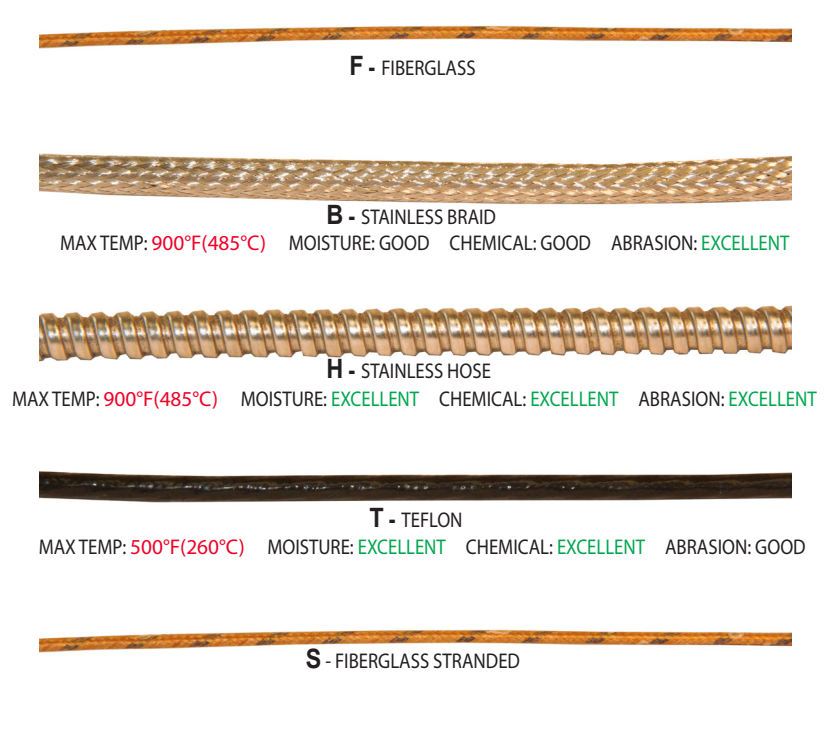

**A900 - THERMOCOUPLE EXTENSION ASSEMBLIES**

**A900 - EXTENSION ASSEMBLIES**

**STANDARD FEATURES**

FORK TERMINAL/MALE PLUG  
 FORK TERMINAL/ FEMALE PLUG  
 24 AWG FIBERGLASS LEADS  
 WITH STAINLESS STEEL ARMOR/  
 STAINLESS STEEL HOSE

**OPTIONS**

THERMOCOUPLE TYPE OPTIONS  
 Type J    Type K  
 Type T    2 or 3 Wire RTD  
 CUSTOM LEAD LENGTH/ MATERIAL  
 CUSTOM TERMINATION COMBINATION

**STOCK - A900**

TYPE	Material	Length (A)	PART# (c/w fork terminals/ male plug)	PART# (c/w fork terminals/ female plug)
J	SSBRAID	48"	A900J-48-B-2-0	A900J-48-B-3-0
J	SSBRAID	72"	A900J-72-B-2-0	A900J-72-B-3-0
J	SSBRAID	144"	A900J-144-B-2-0	A900J-144-B-3-0
J	SSBRAID	300"	A900J-300-B-2-0	A900J-300-B-3-0
J	SSHOSSE	48"	A900J-48-H-2-0	A900J-48-H-3-0
J	SSHOSSE	72"	A900J-72-H-2-0	A900J-72-H-3-0
J	SSHOSSE	144"	A900J-144-H-2-0	A900J-144-H-3-0
J	SSHOSSE	300"	A900J-300-H-2-0	A900J-300-H-3-0

A900 - DIMENSIONS

TERMINATION

EXTENSION MATERIAL

TERMINATION 2

A900 - ORDER CODE

<b>A900X</b>	-	<b>A</b>	-	<b>X</b>	-	<b>X</b>	-	<b>X</b>
<b>TYPE</b>		<b>LENGTH</b>		<b>EXTENSION MATERIAL</b>		<b>TERMINATION 1</b>		<b>TERMINATION 2</b>
J - TYPE J		48 - 48"		F - FIBERGLASS		0 - STRIPPED LEADS		0 - STRIPPED LEADS
K - TYPE K		72 - 72"		B - STAINLESS BRAID		1 - FORK TERMINALS		1 - FORK TERMINALS
T - TYPET		96 - 96"		H - STAINLESS HOSE		2 - STANDARD MALE PLUG		2 - STANDARD MALE PLUG
RTD2 - PT100		120 - 120"		T - TEFLON		3 - STANDARD FEMALE JACK		3 - STANDARD FEMALE JACK
RTD3 - PT100		X - CUSTOM		S - FIBERGLASS STRANDED		4 - MINI MALE PLUG		4 - MINI MALE PLUG
						5 - MINI FEMALE JACK		5 - MINI FEMALE JACK