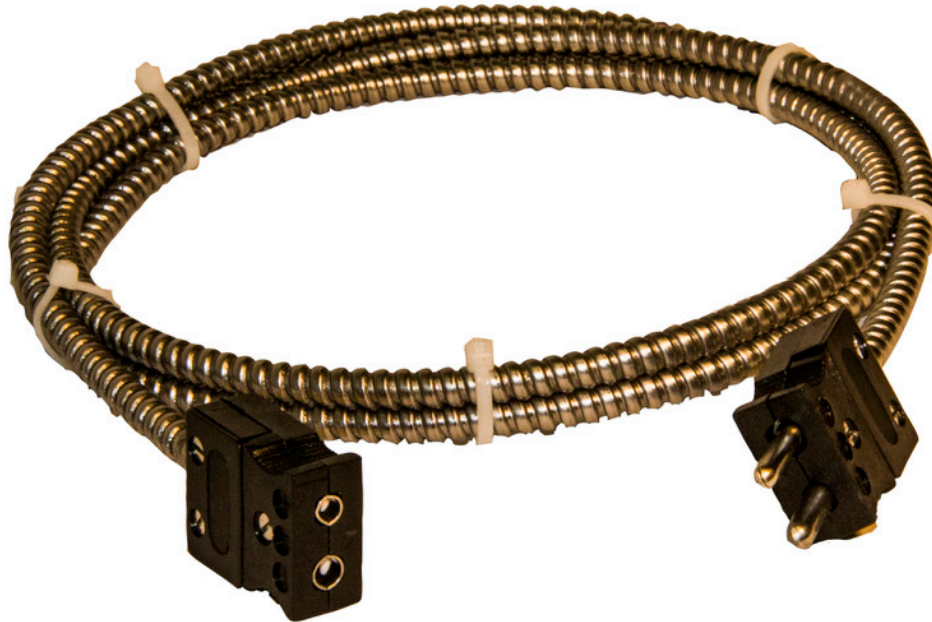

**A900 - THERMOCOUPLE EXTENSION ASSEMBLIES**

**A900 - EXTENSION ASSEMBLIES**

**STANDARD FEATURES**

FORK TERMINAL/MALE PLUG  
 FORK TERMINAL/ FEMALE PLUG  
 24 AWG FIBERGLASS LEADS  
 WITH STAINLESS STEEL ARMOR/  
 STAINLESS STEEL HOSE

**OPTIONS**

THERMOCOUPLE TYPE OPTIONS  
 Type J    Type K  
 Type T    2 or 3 Wire RTD  
 CUSTOM LEAD LENGTH/ MATERIAL  
 CUSTOM TERMINATION COMBINATION

**STOCK - A900**

TYPE	Material	Length (A)	PART# (c/w fork terminals/ male plug)	PART# (c/w fork terminals/ female plug)
J	SSBRAID	48"	A900J-48-B-2-0	A900J-48-B-3-0
J	SSBRAID	72"	A900J-72-B-2-0	A900J-72-B-3-0
J	SSBRAID	144"	A900J-144-B-2-0	A900J-144-B-3-0
J	SSBRAID	300"	A900J-300-B-2-0	A900J-300-B-3-0
J	SSHOSSE	48"	A900J-48-H-2-0	A900J-48-H-3-0
J	SSHOSSE	72"	A900J-72-H-2-0	A900J-72-H-3-0
J	SSHOSSE	144"	A900J-144-H-2-0	A900J-144-H-3-0
J	SSHOSSE	300"	A900J-300-H-2-0	A900J-300-H-3-0

A900 - DIMENSIONS

TERMINATION

EXTENSION MATERIAL

TERMINATION 2

A900 - ORDER CODE

<b>A900X</b>	-	<b>A</b>	-	<b>X</b>	-	<b>X</b>	-	<b>X</b>
<b>TYPE</b>		<b>LENGTH</b>		<b>EXTENSION MATERIAL</b>		<b>TERMINATION 1</b>		<b>TERMINATION 2</b>
J - TYPE J		48 - 48"		F - FIBERGLASS		0 - STRIPPED LEADS		0 - STRIPPED LEADS
K - TYPE K		72 - 72"		B - STAINLESS BRAID		1 - FORK TERMINALS		1 - FORK TERMINALS
T - TYPET		96 - 96"		H - STAINLESS HOSE		2 - STANDARD MALE PLUG		2 - STANDARD MALE PLUG
RTD2 - PT100		120 - 120"		T - TEFLON		3 - STANDARD FEMALE JACK		3 - STANDARD FEMALE JACK
RTD3 - PT100		X - CUSTOM		S - FIBERGLASS STRANDED		4 - MINI MALE PLUG		4 - MINI MALE PLUG
						5 - MINI FEMALE JACK		5 - MINI FEMALE JACK