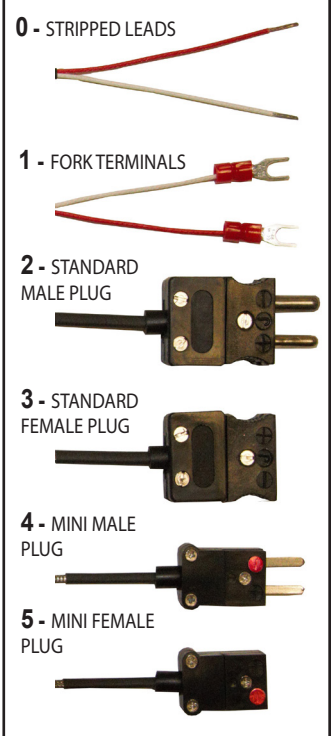

**A900 - THERMOCOUPLE EXTENSION ASSEMBLIES**

**A900 - EXTENSION ASSEMBLIES**

**STANDARD FEATURES**

FORK TERMINAL/MALE PLUG  
 FORK TERMINAL/ FEMALE PLUG  
 24 AWG FIBERGLASS LEADS  
 WITH STAINLESS STEEL ARMOR/  
 STAINLESS STEEL HOSE

**OPTIONS**

THERMOCOUPLE TYPE OPTIONS  
 Type J    Type K  
 Type T    2 or 3 Wire RTD  
 CUSTOM LEAD LENGTH/ MATERIAL  
 CUSTOM TERMINATION COMBINATION

**STOCK - A900**

TYPE	Material	Length (A)	PART# (c/w fork terminals/ male plug)	PART# (c/w fork terminals/ female plug)
J	SSBRAID	48"	A900J-48-B-2-0	A900J-48-B-3-0
J	SSBRAID	72"	A900J-72-B-2-0	A900J-72-B-3-0
J	SSBRAID	144"	A900J-144-B-2-0	A900J-144-B-3-0
J	SSBRAID	300"	A900J-300-B-2-0	A900J-300-B-3-0
J	SSHOSSE	48"	A900J-48-H-2-0	A900J-48-H-3-0
J	SSHOSSE	72"	A900J-72-H-2-0	A900J-72-H-3-0
J	SSHOSSE	144"	A900J-144-H-2-0	A900J-144-H-3-0
J	SSHOSSE	300"	A900J-300-H-2-0	A900J-300-H-3-0

A900 - DIMENSIONS

TERMINATION

EXTENSION MATERIAL

TERMINATION 2

A900 - ORDER CODE

<b>A900X</b>	-	<b>A</b>	-	<b>X</b>	-	<b>X</b>	-	<b>X</b>
<b>TYPE</b>		<b>LENGTH</b>		<b>EXTENSION MATERIAL</b>		<b>TERMINATION 1</b>		<b>TERMINATION 2</b>
J - TYPE J		48 - 48"		F - FIBERGLASS		0 - STRIPPED LEADS		0 - STRIPPED LEADS
K - TYPE K		72 - 72"		B - STAINLESS BRAID		1 - FORK TERMINALS		1 - FORK TERMINALS
T - TYPET		96 - 96"		H - STAINLESS HOSE		2 - STANDARD MALE PLUG		2 - STANDARD MALE PLUG
RTD2 - PT100		120 - 120"		T - TEFLON		3 - STANDARD FEMALE JACK		3 - STANDARD FEMALE JACK
RTD3 - PT100		X - CUSTOM		S - FIBERGLASS STRANDED		4 - MINI MALE PLUG		4 - MINI MALE PLUG
						5 - MINI FEMALE JACK		5 - MINI FEMALE JACK